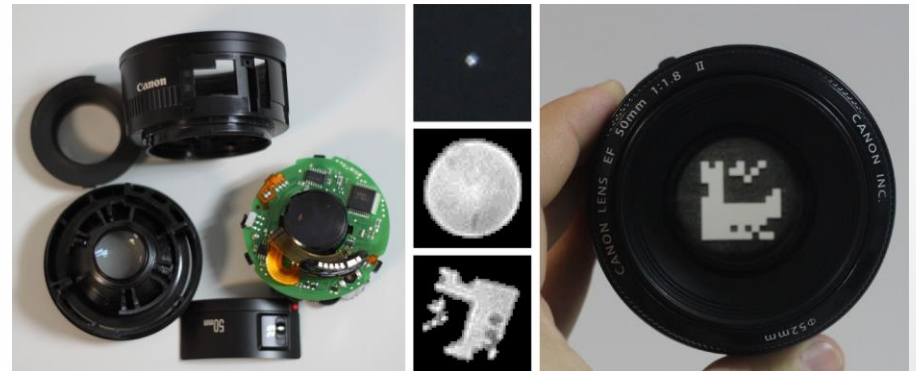

Coded apertures

Masia et al., CGF 2012