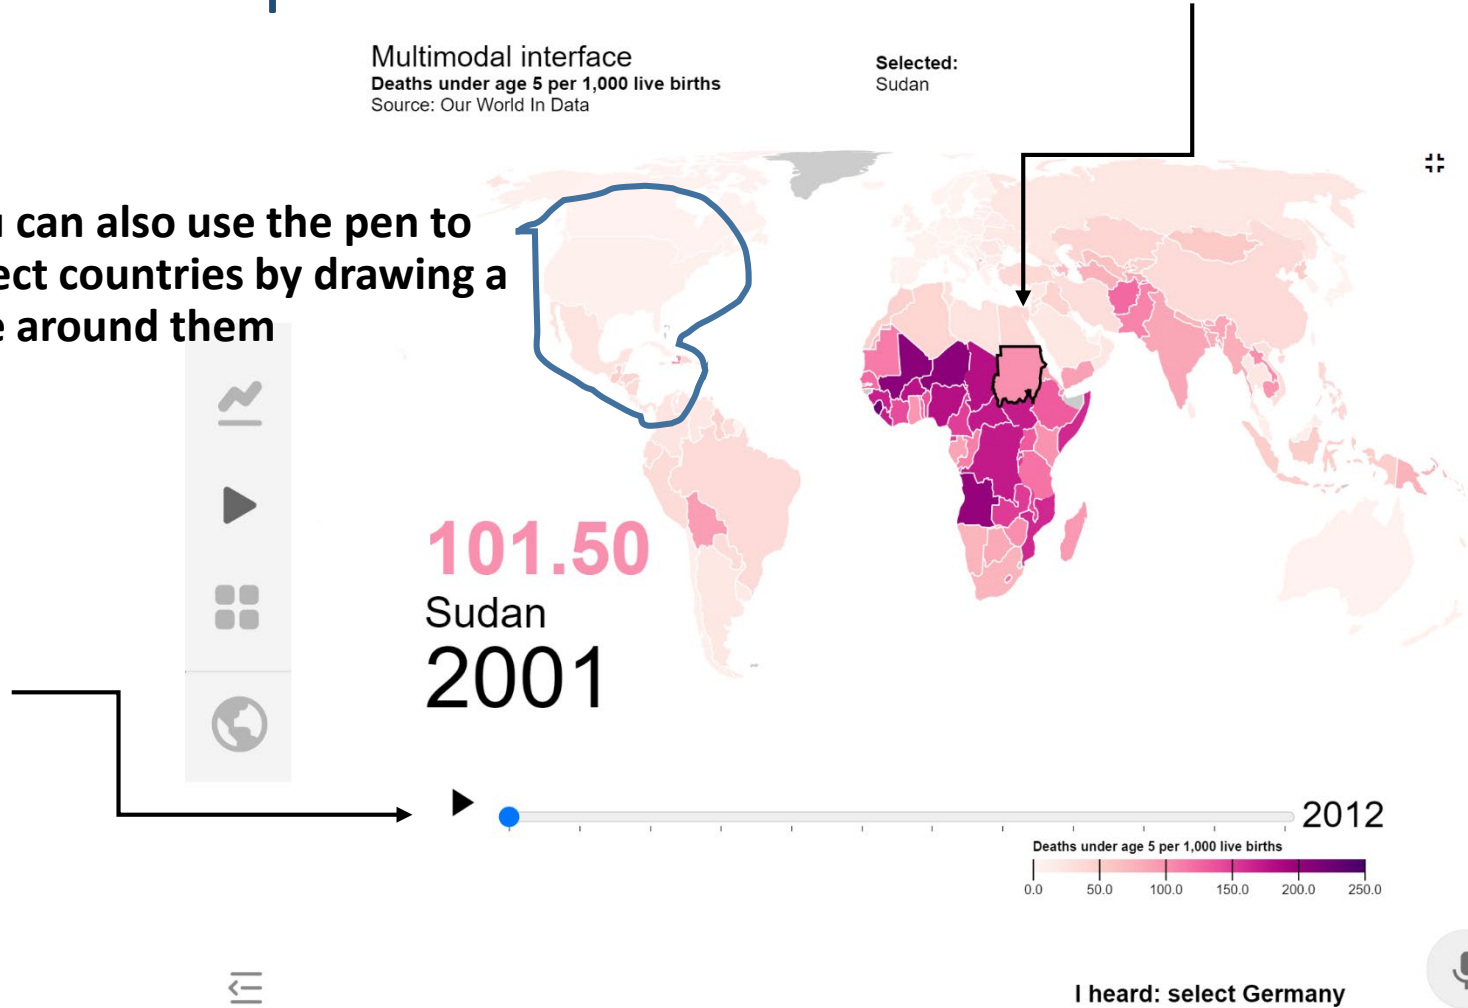

Animated map

Multimodal interface
Deaths under age 5 per 1,000 live births
Source: Our World In Data

Tap on a country to see its value

If you tap again on a selected country, it will be deselected

You can also use the pen to select countries by drawing a line around them

Use the play button and slider to see the values change over time

You can also tap once on the empty space to deselect all