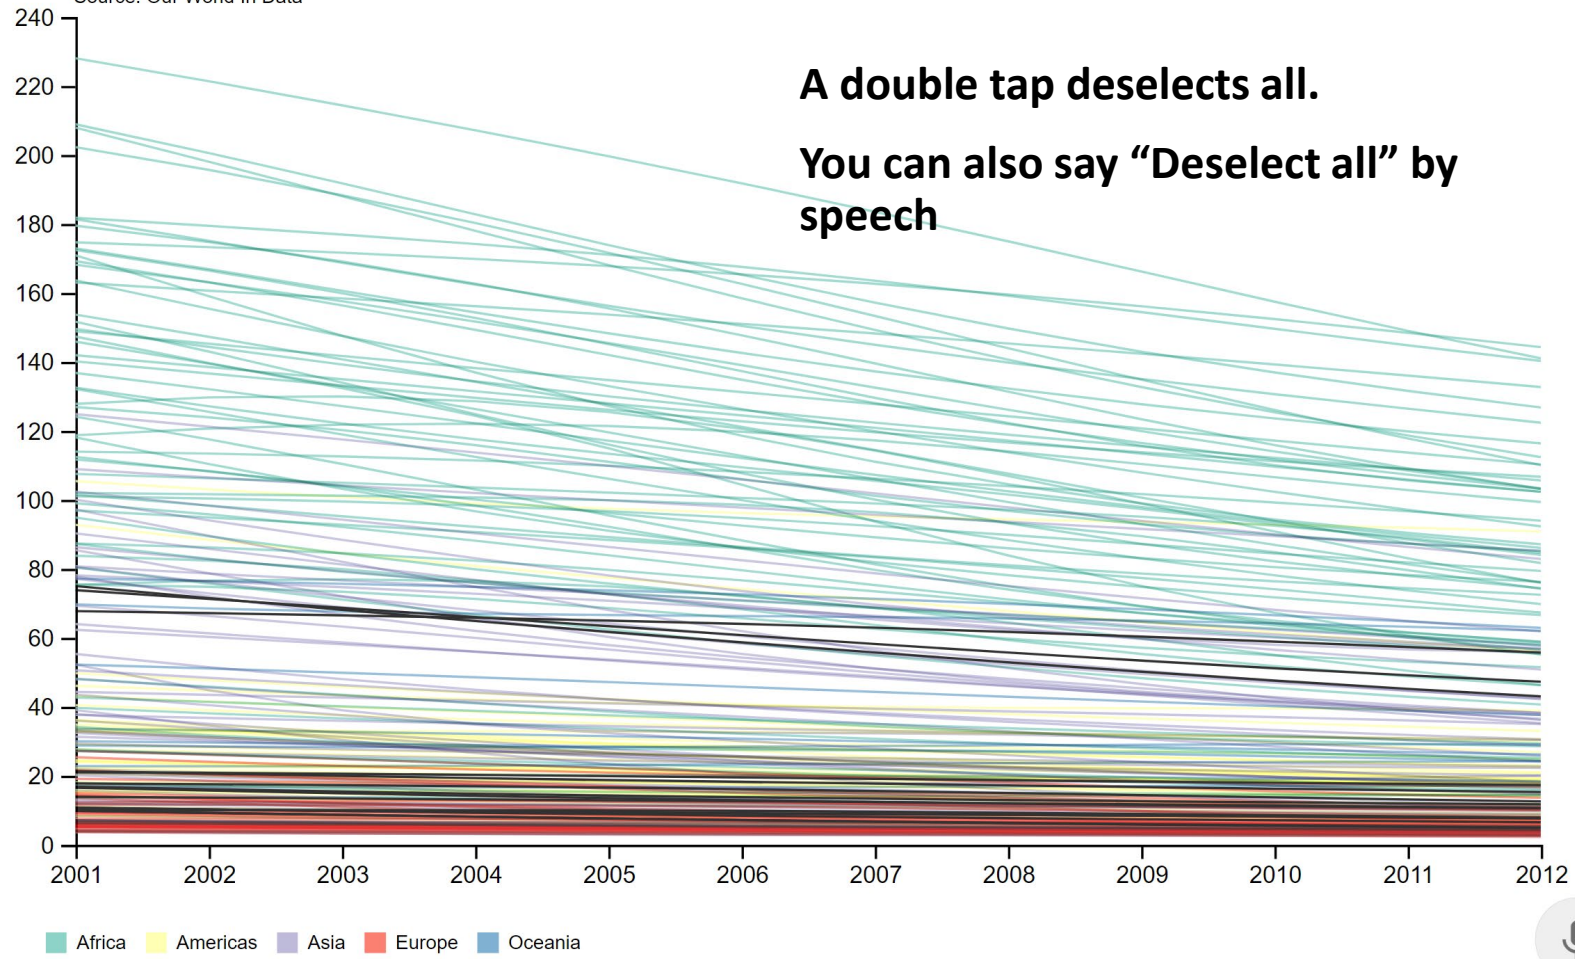

# Multimodal interface

(input modalities: touch, pen, speech)

Introduction of the features

# Multiple views

1. Multi-line chart
2. Animated map
3. Small multiples
4. Detail view
5. Comparison view

Use side bar to reach the first 3 views.

The detail view and the comparison view are reached through the small multiples.

# Multi-line chart

Multimodal interface  
Deaths under age 5 per 1,000 live births  
Source: Our World In Data

**A double tap deselects all.**

**You can also say "Deselect all" by speech**

**Select countries by speech, saying e.g. "Select Germany"**

# Multi-line chart

Touch the x-axis with the pen to show the ruler