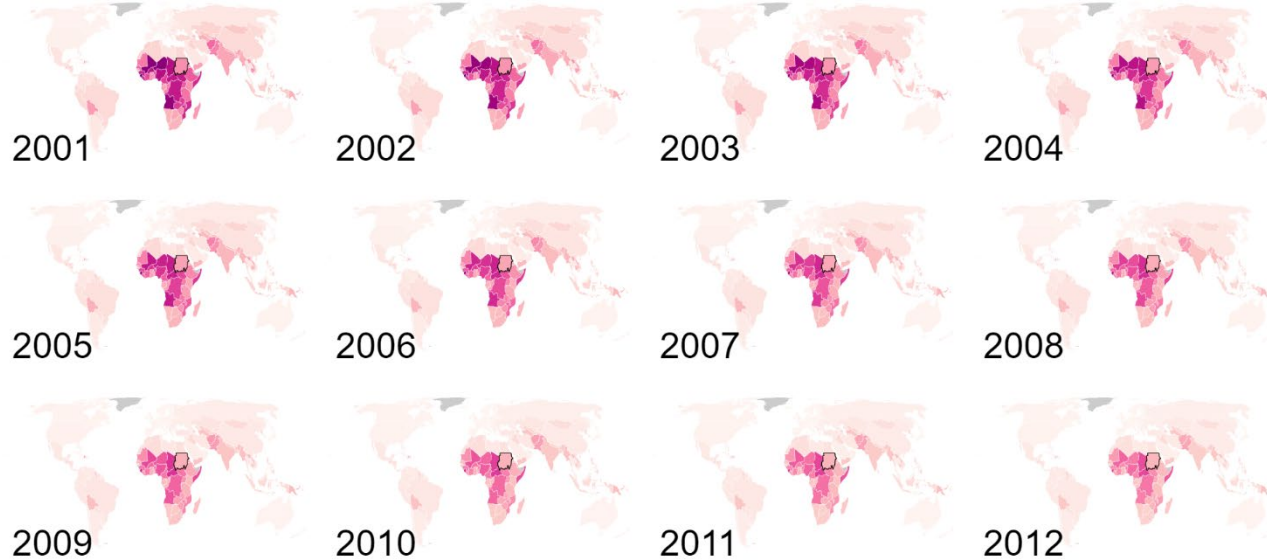

# Animated map

Multimodal interface  
Deaths under age 5 per 1,000 live births  
Source: Our World In Data

Tap on a country to see its value

If you tap again on a selected country, it will be deselected

You can also use the pen to select countries by drawing a line around them

Use the play button and slider to see the values change over time

You can also tap once on the empty space to deselect all

# Small multiples

Tap on a year to show the detail view of that year

Multimodal interface  
Deaths under age 5 per 1,000 live births  
Source: Our World In Data

Selected:  
Sudan

Click on the compare button to compare 2 years.

Compare

I heard: select Germany