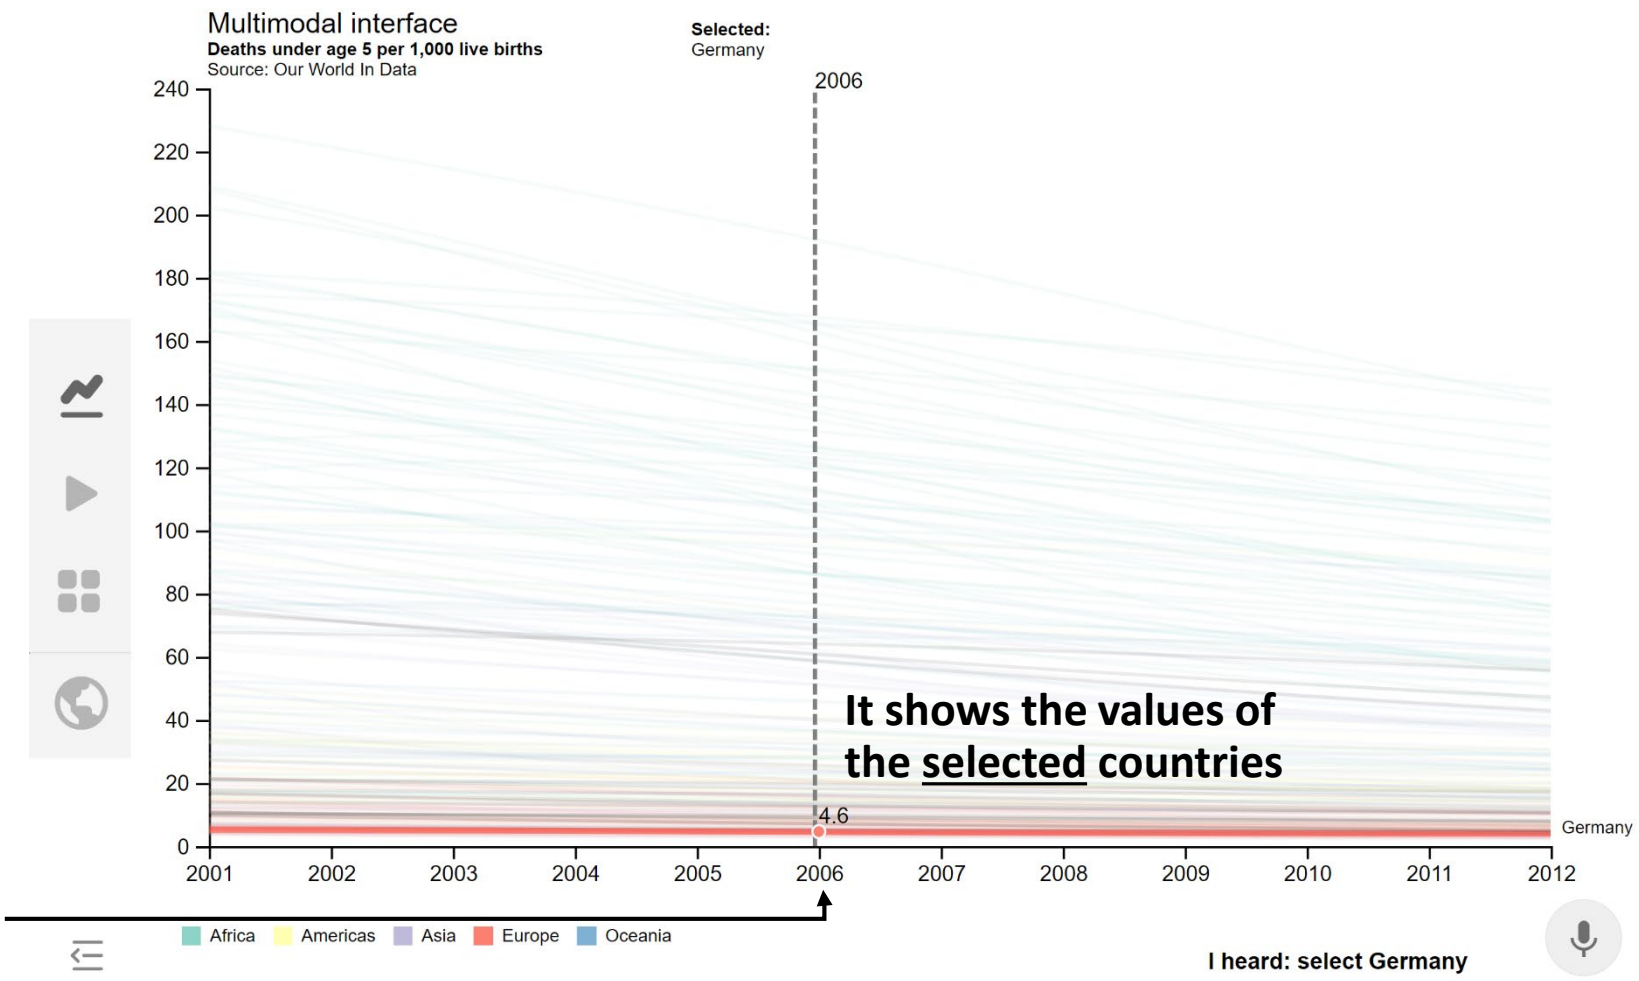

# Multi-line chart

Multimodal interface  
Deaths under age 5 per 1,000 live births  
Source: Our World In Data

**A double tap deselects all.**

**You can also say "Deselect all" by speech**

**Select countries by speech, saying e.g. "Select Germany"**

**Press menu icon to show/hide side bar**

# Multi-line chart

Touch the x-axis with the pen to show the ruler

# Animated map

Multimodal interface  
Deaths under age 5 per 1,000 live births  
Source: Our World In Data

Tap on a country to see its value

If you tap again on a selected country, it will be deselected

You can also use the pen to select countries by drawing a line around them