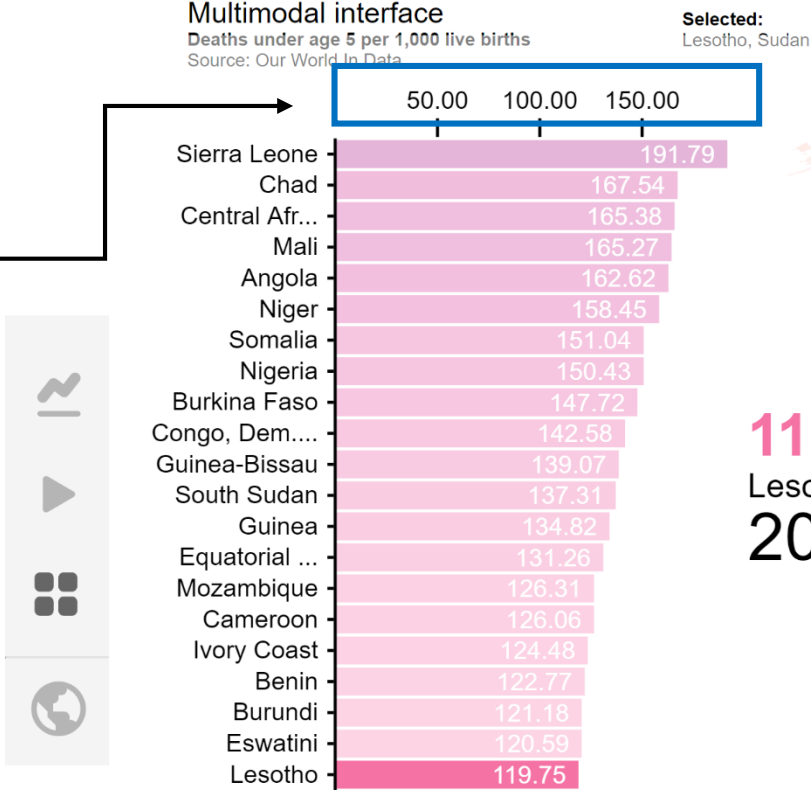

# Multi-line chart

Touch the x-axis with the pen to show the ruler

# Small multiples

Tap on a year to show the detail view of that year

Multimodal interface  
Deaths under age 5 per 1,000 live births  
Source: Our World In Data

Selected:  
Sudan

Click on the compare button to compare 2 years.

Compare

I heard: select Germany

# Detail view

Focus on 1 year

If you want to change the order of the bar chart, swipe left (for descending order) or right (ascending order) on the x-axis area

Tap on a bar to select the country

On every map, you can zoom by pinch and pan with dragging