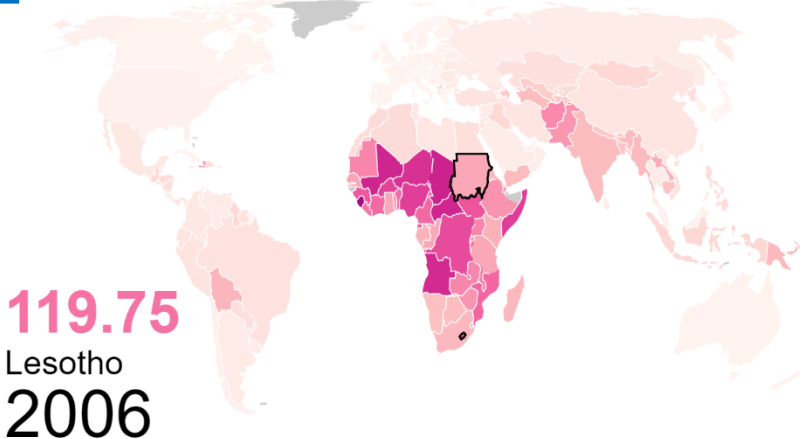

Compare

I heard: select Germany

# Detail view

Focus on 1 year

If you want to change the order of the bar chart, swipe left (for descending order) or right (ascending order) on the x-axis area

Tap on a bar to select the country

On every map, you can zoom by pinch and pan with dragging

You go back to the small multiples by clicking on the "X"

Compare

# Comparison view

Focus on comparing 2 years

In this view, you can do the same interactions as in the detail view

Selected:  
Lesotho, Sudan

On every map, you can zoom by pinch and pan with dragging

You go back to the small multiples by clicking on the "X"