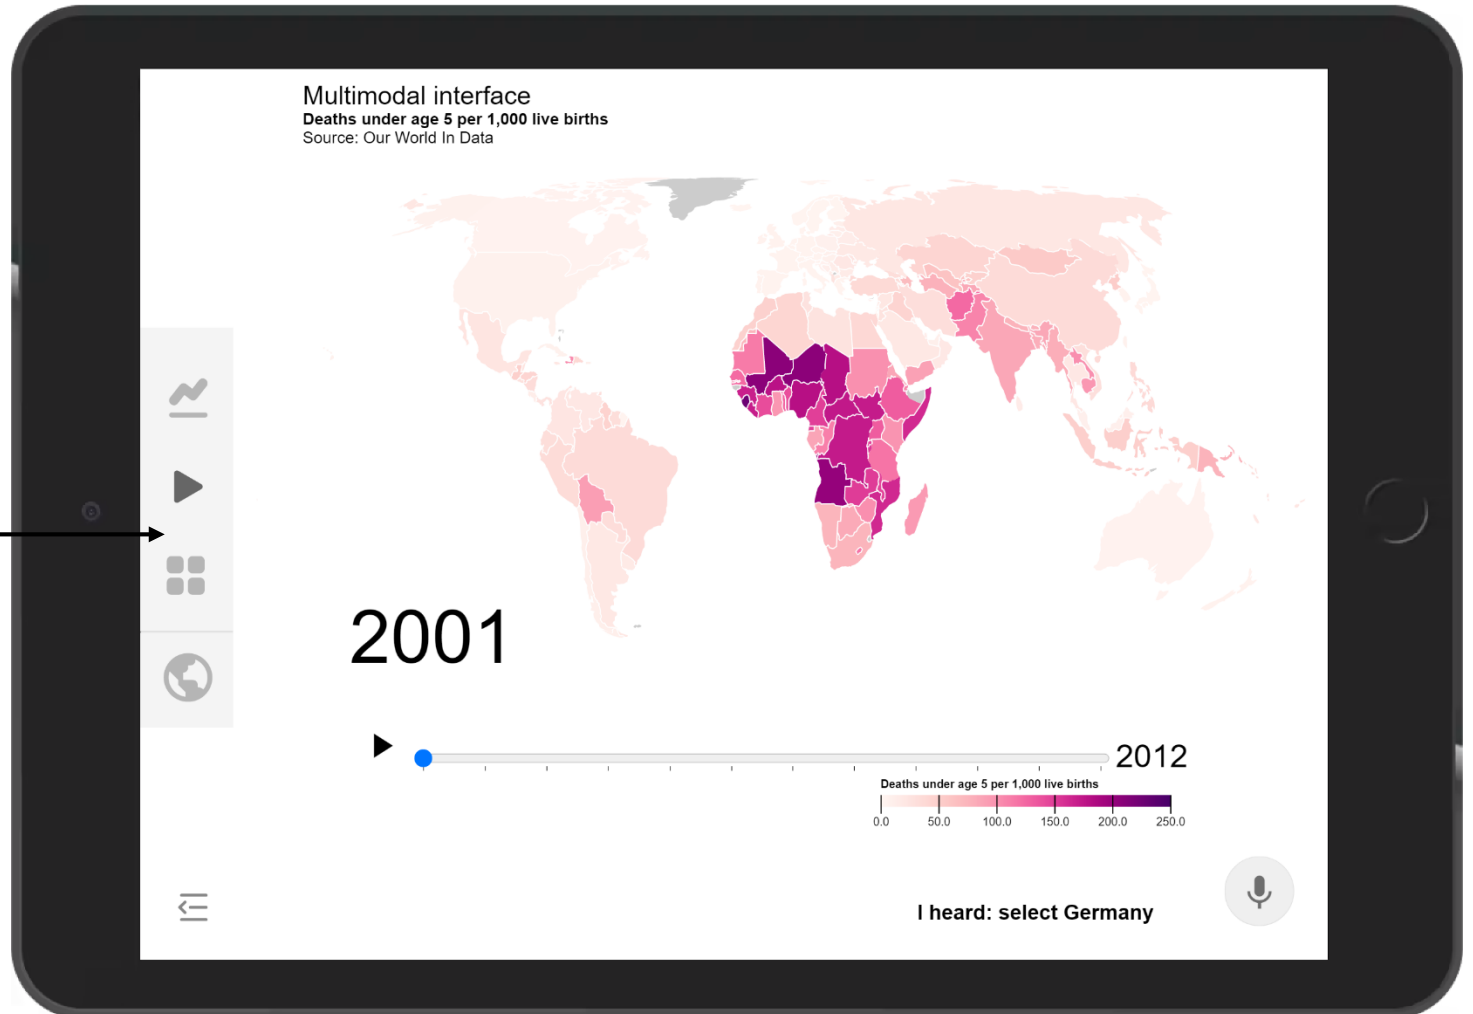

# Multiple views

1. Multi-line chart
2. Animated map
3. Small multiples
4. Detail view
5. Comparison view

Use side bar to reach the first 3 views.

The detail view and the comparison view are reached through the small multiples.

# Multi-line chart

Multimodal interface  
Deaths under age 5 per 1,000 live births  
Source: Our World In Data

**A double tap deselects all.**

**You can also say "Deselect all" by speech**

**Select countries by speech, saying e.g. "Select Germany"**

# Multi-line chart

Touch the x-axis with the pen to show the ruler

# Comparison view

Focus on comparing 2 years

In this view, you can do the same interactions as in the detail view

Selected:  
Lesotho, Sudan

On every map, you can zoom by pinch and pan with dragging

You go back to the small multiples by clicking on the "X"