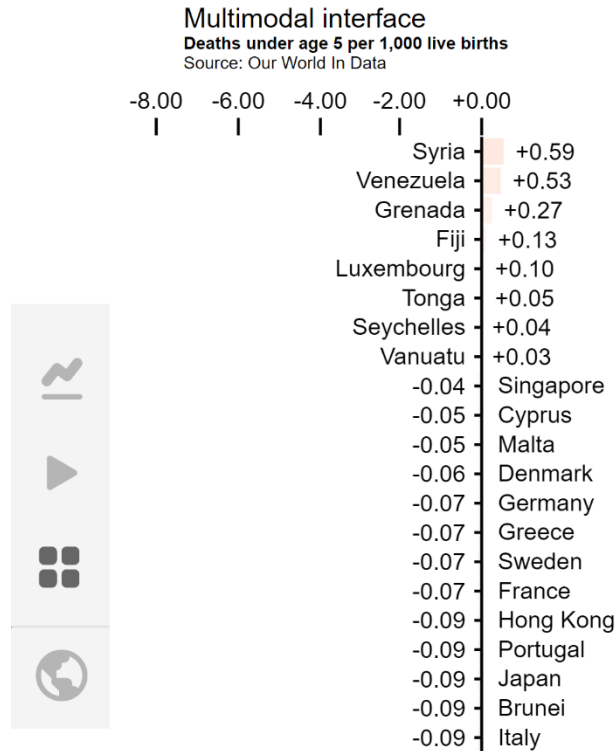

# Detail view

Focus on 1 year

If you want to change the order of the bar chart, swipe left (for descending order) or right (ascending order) on the x-axis area

Tap on a bar to select the country

On every map, you can zoom by pinch and pan with dragging

You go back to the small multiples by clicking on the "X"

Compare

# Comparison view

Focus on comparing 2 years

# Comparison view

Focus on comparing 2 years

In this view, you can do the same interactions as in the detail view

Selected:  
Lesotho, Sudan

On every map, you can zoom by pinch and pan with dragging

You go back to the small multiples by clicking on the "X"